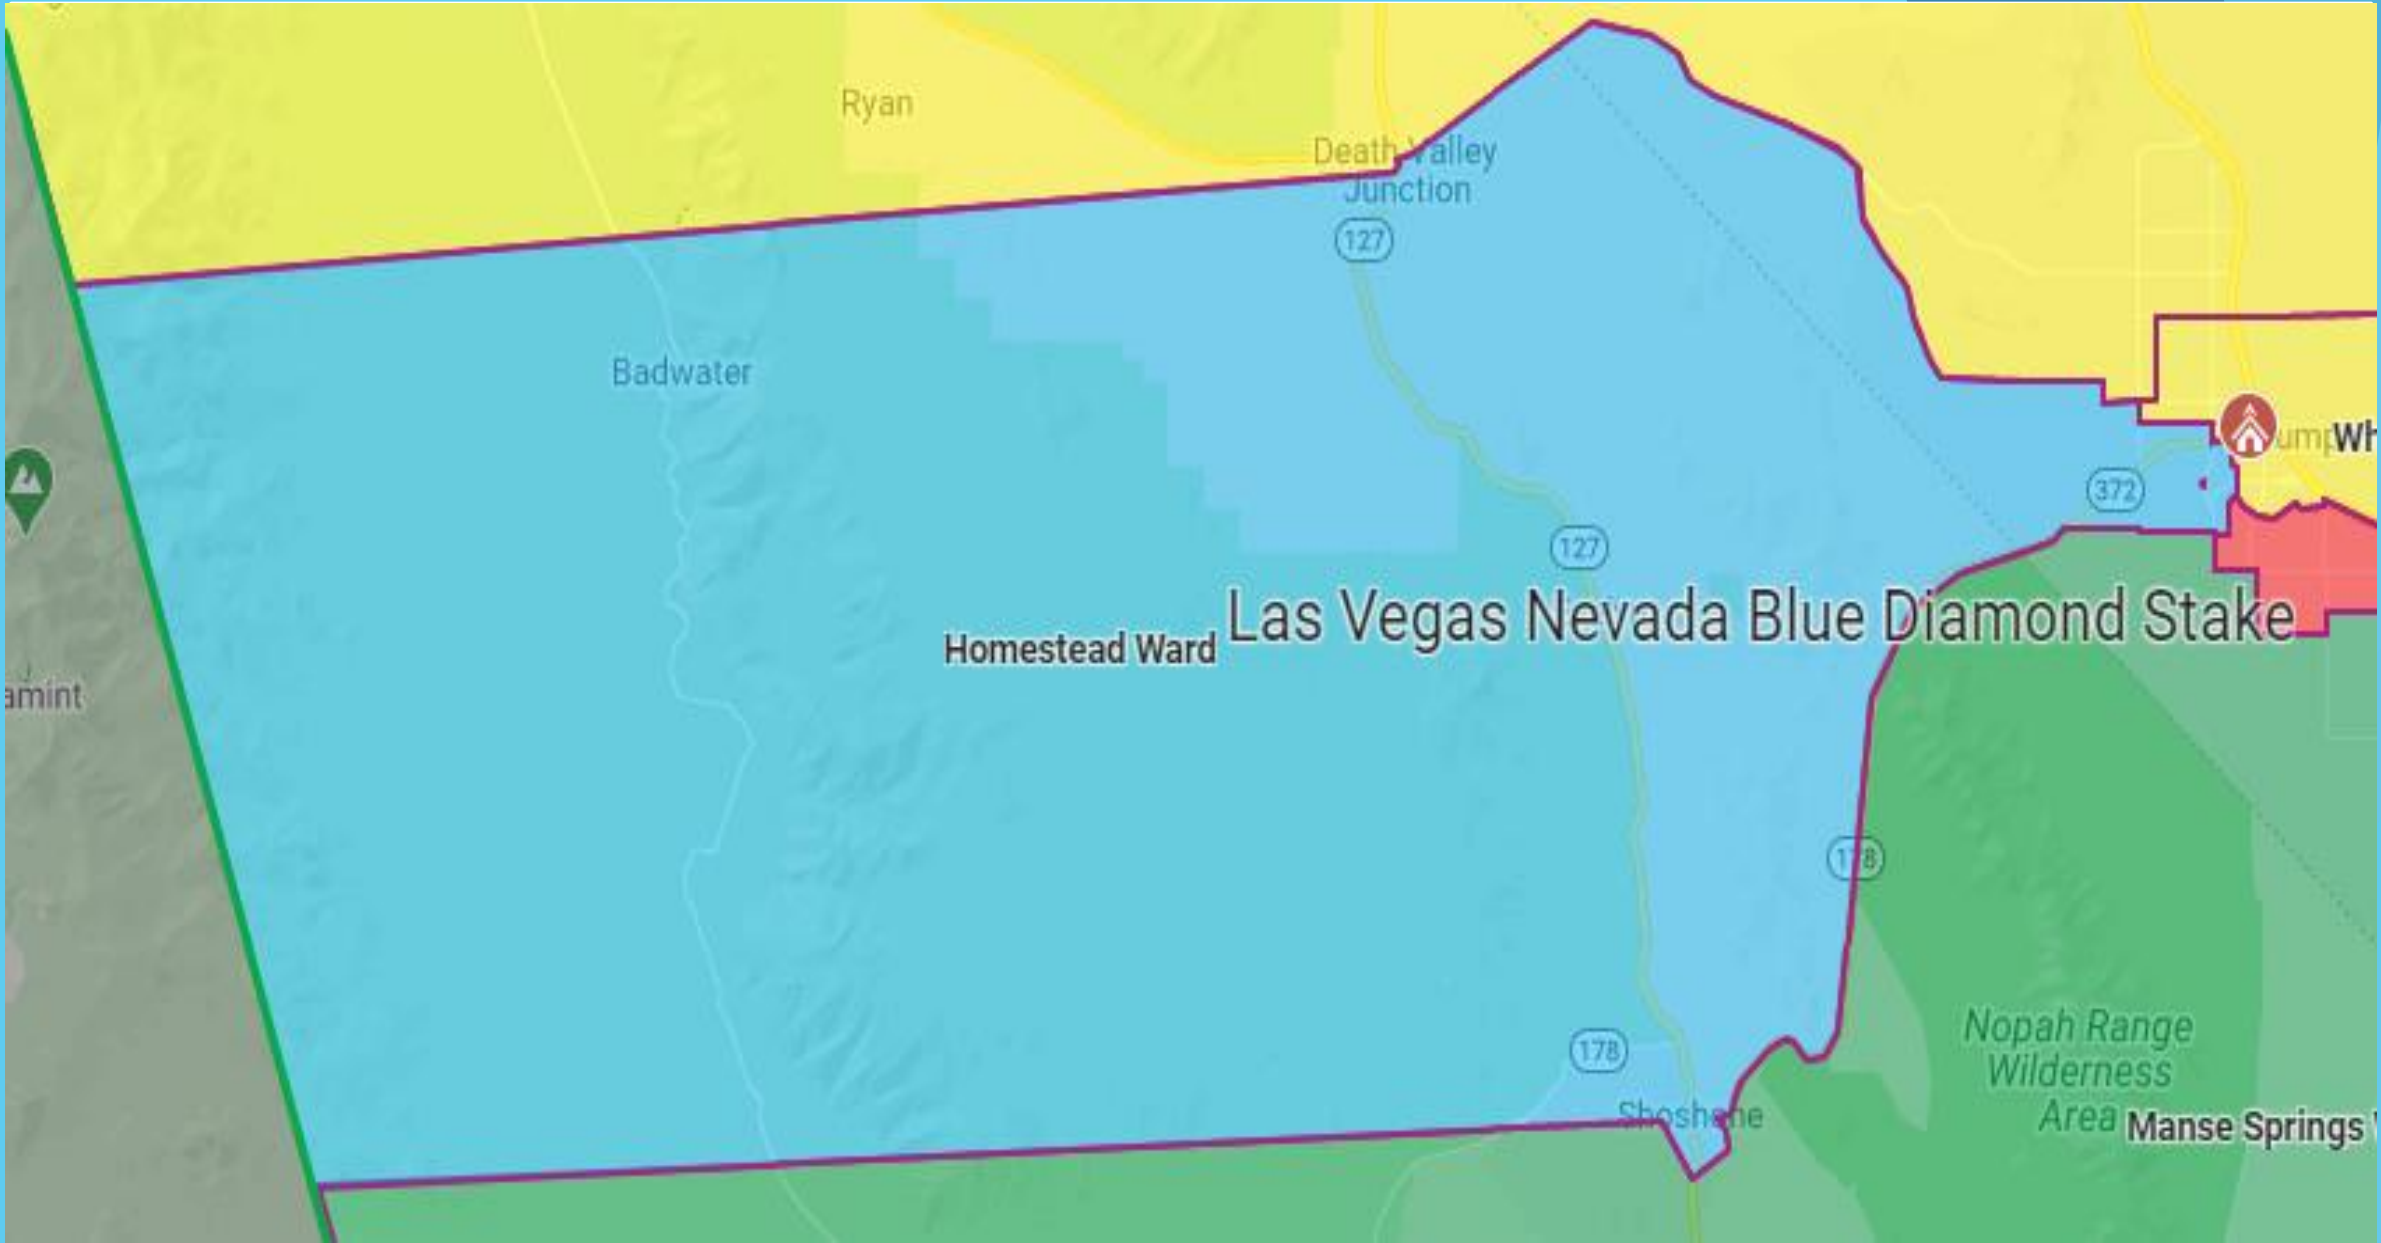

Johnnie

127

Telescope

Badwater

Wheeler Pass

Death Valley National Park

Beatty Junction

Scranton

Charleston Peak

Ryan

Death Valley Junction

127

Badwater

127

372

Homestead Ward

Las Vegas Nevada Blue Diamond Stake

178

178

Shoshone

Nopah Range Wilderness Area

Manse Springs

Las Vegas Nevada Blue Diamond Stake

Homestead Ward