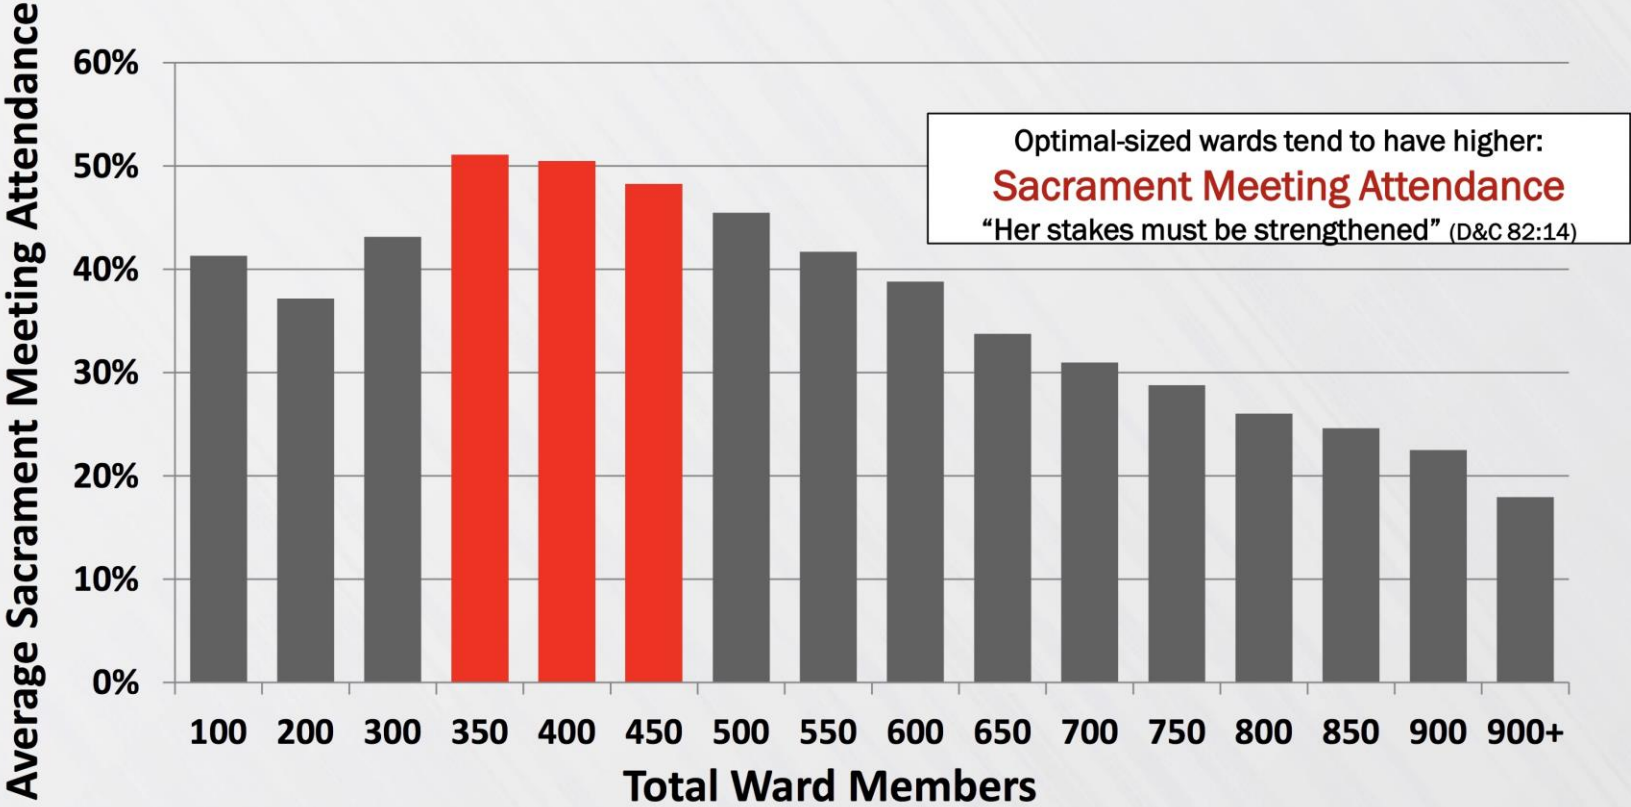

Optimal Size Wards

North America and Canada

Note: Similar patterns exist for active Melchizedek Priesthood and current temple recommends

Ward Membership Numbers

Charleston Park-941 members

Homestead-601 members