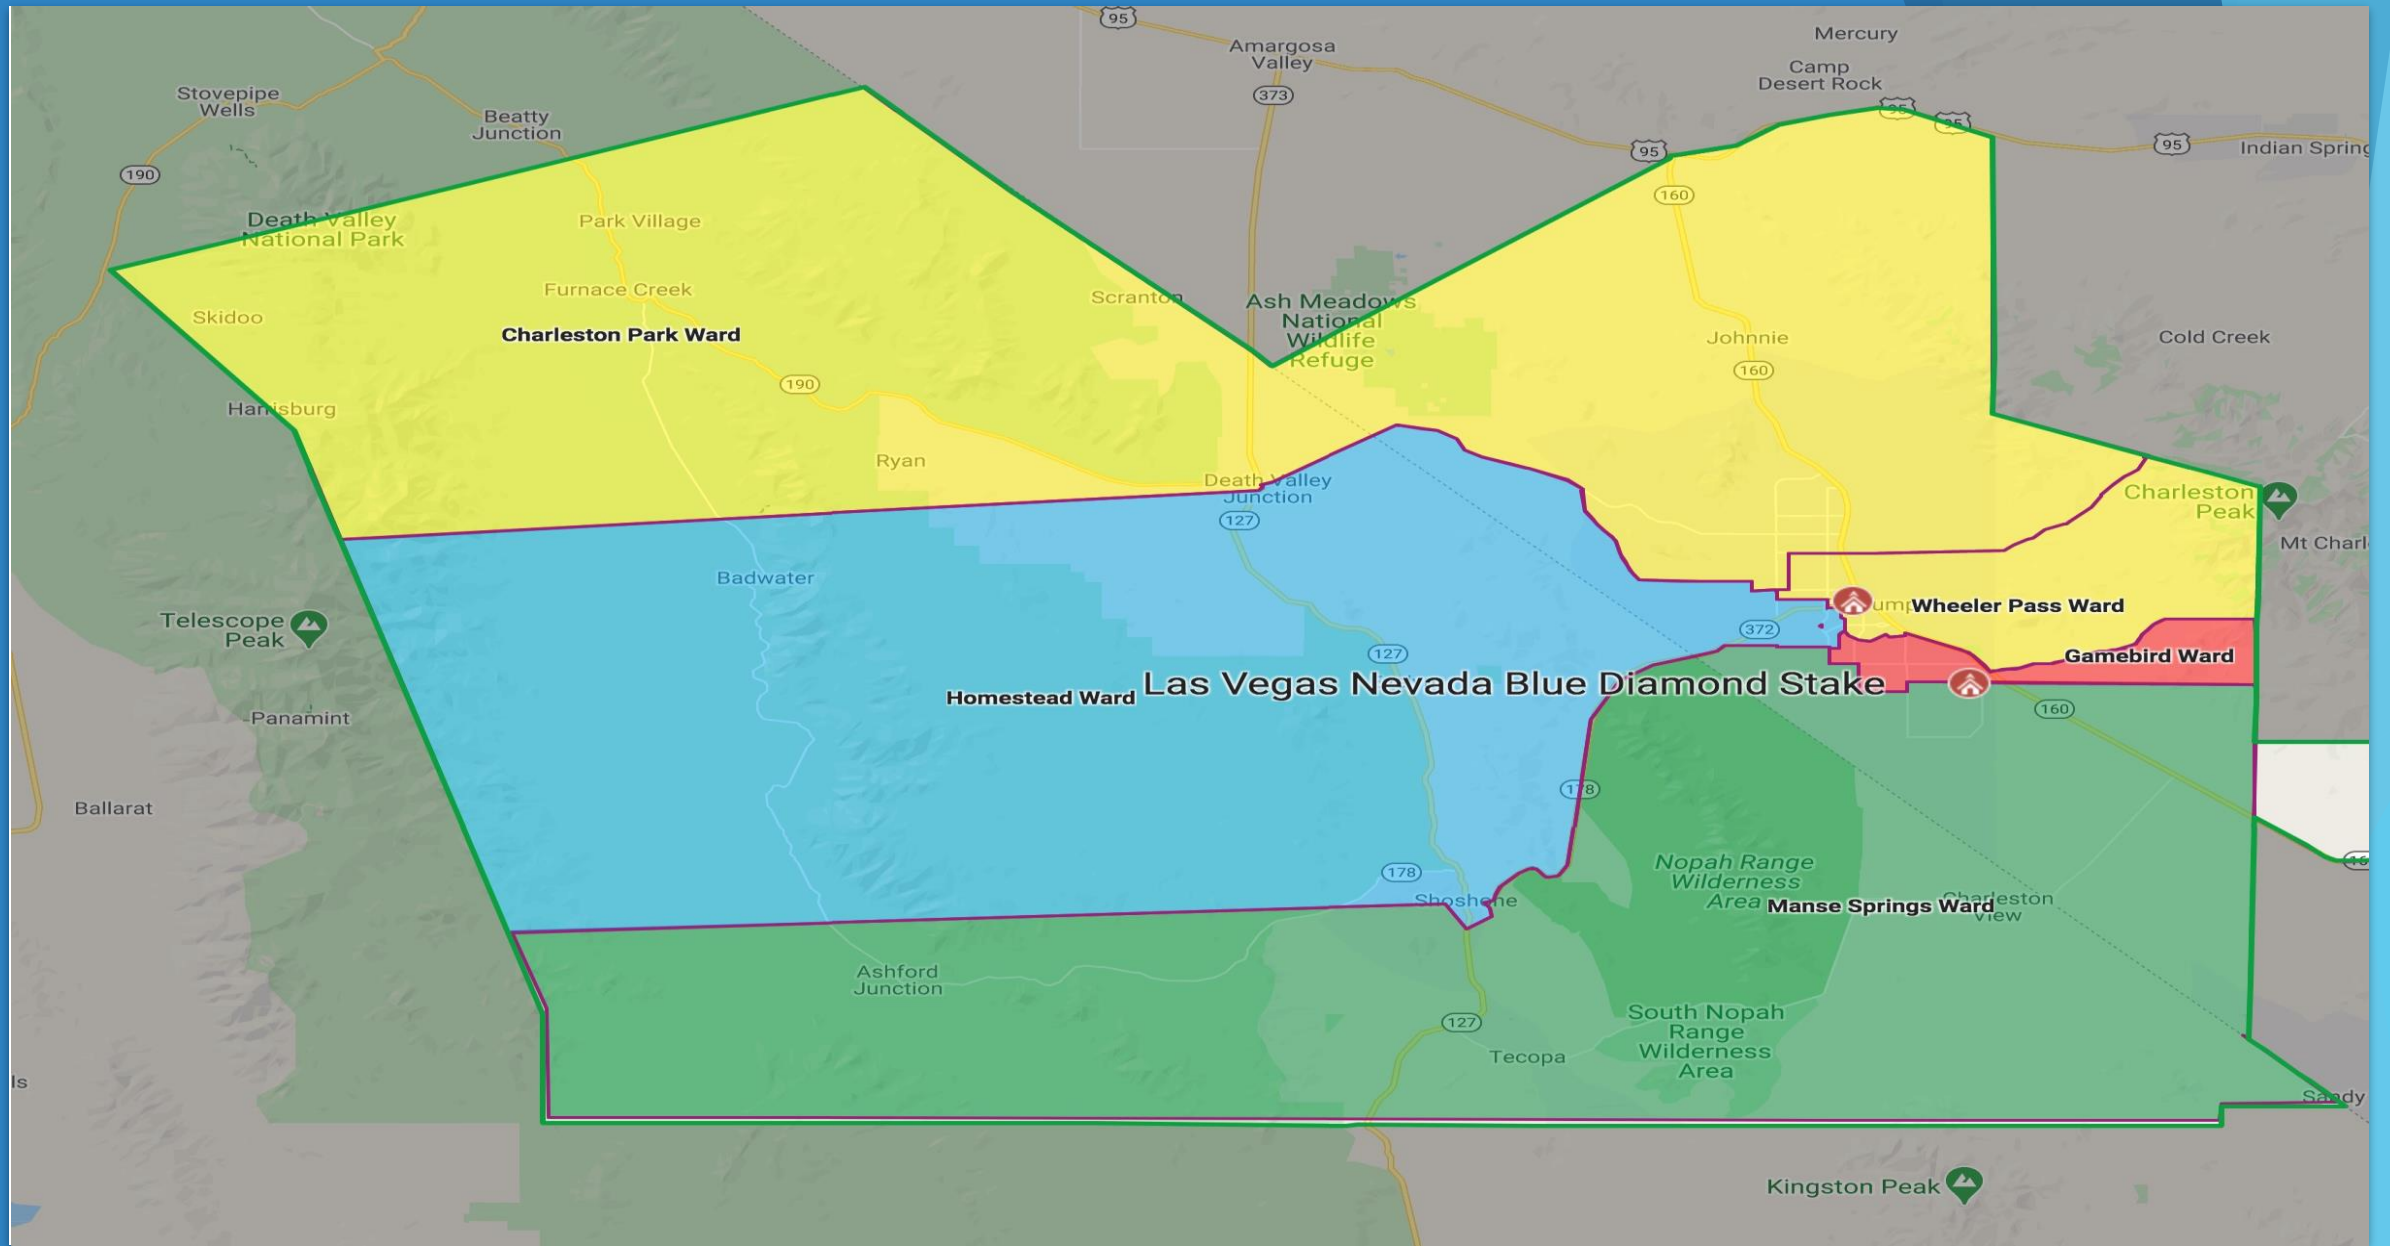

South Nopah Range Wilderness Area

Telescope Peak

Panamint

Ballarat

Park Village

Furnace Creek

Ryan

Badwater

Ashford Junction

Scranton

Death Valley Junction

Shoshone

Tecopa

Johnnie

Imp

Charleston View

Cold Creek

Charleston Peak

Mt Charle

Charleston Park Ward

Homestead Ward

Wheeler Pass Ward

Gamebird Ward

Manse Springs Ward

Ashford
Junction

Tecopa

Sandy Valley

Sandsprings

127

372

178

178